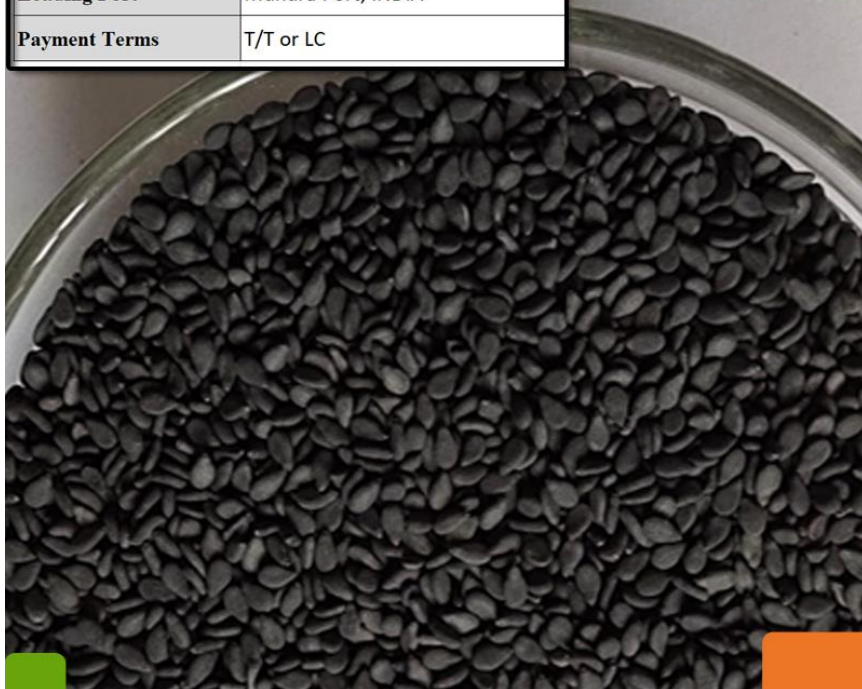

Sesame Seeds

Product Name	Sesame Seeds
HS Code	12074090
Origin	INDIA
Grade	Z-Black, Natural White, Hulled
Form	Whole
Colour	Z-Black, Natural White and Hulled
Moisture	7% Max
Purity	99 - 99.98%
Admixture	1% Max
Packing	25/50kg PP Bag or As Per your requirement
Loading Capacity	20ft : 19 Metric Tons 40ft : 25 Metric Tons
MOQ	19 Metric Tons
Supplying Period	All Year Round
Shelf Life	2 Year
Lead Time	19 Metric Tons : 10 Days >19 Metric Tons : Negotiable
Supplying Capacity	1000 Metric Tons per Month
Loading Port	Mundra Port, INDIA
Payment Terms	T/T or LC